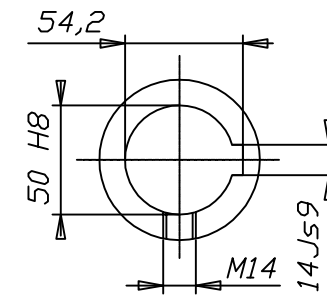

VERNICIARE NERO

WARNING!

SECTIONS OF THE ASSEMBLY MARKED ARE NOT SHIELDED AND MUST BE SHIELDED BY AN INTERACTIVE GUARDING SYSTEM. BINACCHI Srl DECLINES RESPONSIBILITY IF PROPER GUARD ARE NOT PROVIDED OR MAINTAINED.

RIF. L50 05

TIPO-TYPE
TYP

B5

CLIENTE-CUSTOMER-CLIENT-KUNDE

DANI-TECH A/S -DK-

DATA
20/04/16

RIF.CLIENTE-CUSTOMER REF.-REF.CLIENT-BEZUG KUNDE

ORIGINE

VISTO

MODIFICHE-MODIFICATIONS-ANDERUNGEN-MODIFICACIONES

POTENZA : 47 Cv (540 g/min)
COPPIA : 620 Nm (540 g/min)

NOTE :

CODICE C.E.D.
B5N051CNA60L50